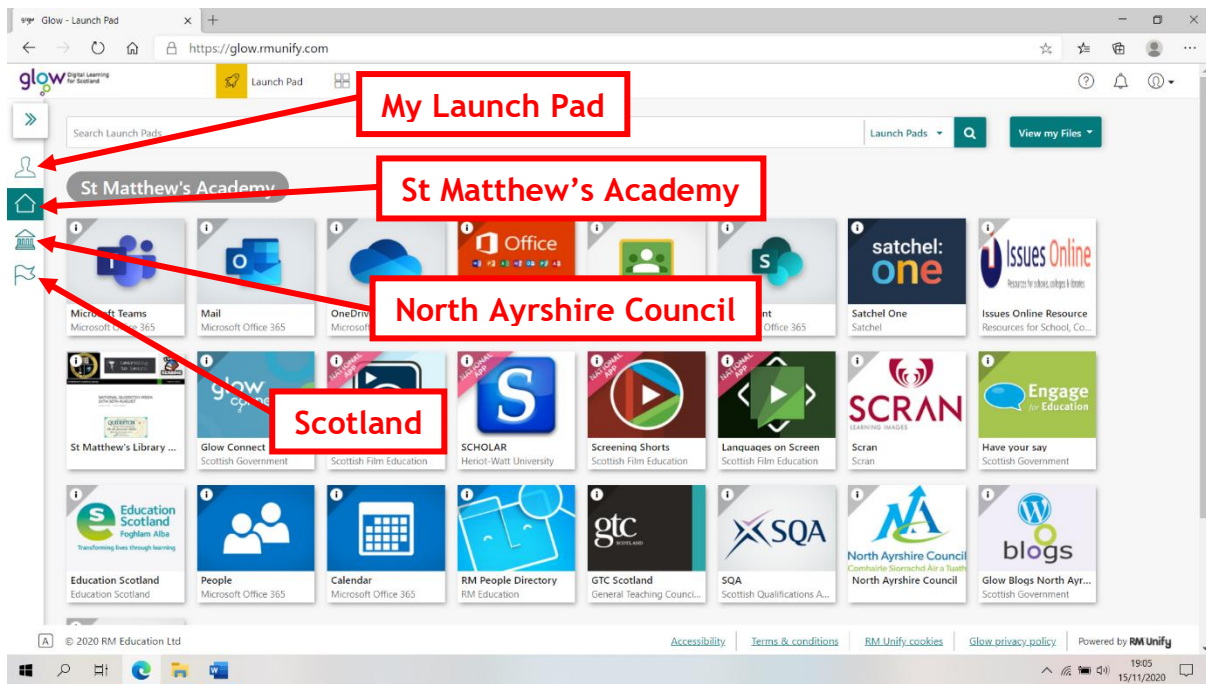

Accessing Glow Email

1. Access the Glow sign-in page on your internet browser.

2. Type in your Glow email address and password and then click 'Sign-in'.

3. The Launch Pad will appear as shown.

4. Your email can be accessed by clicking on the 'Mail' tile.