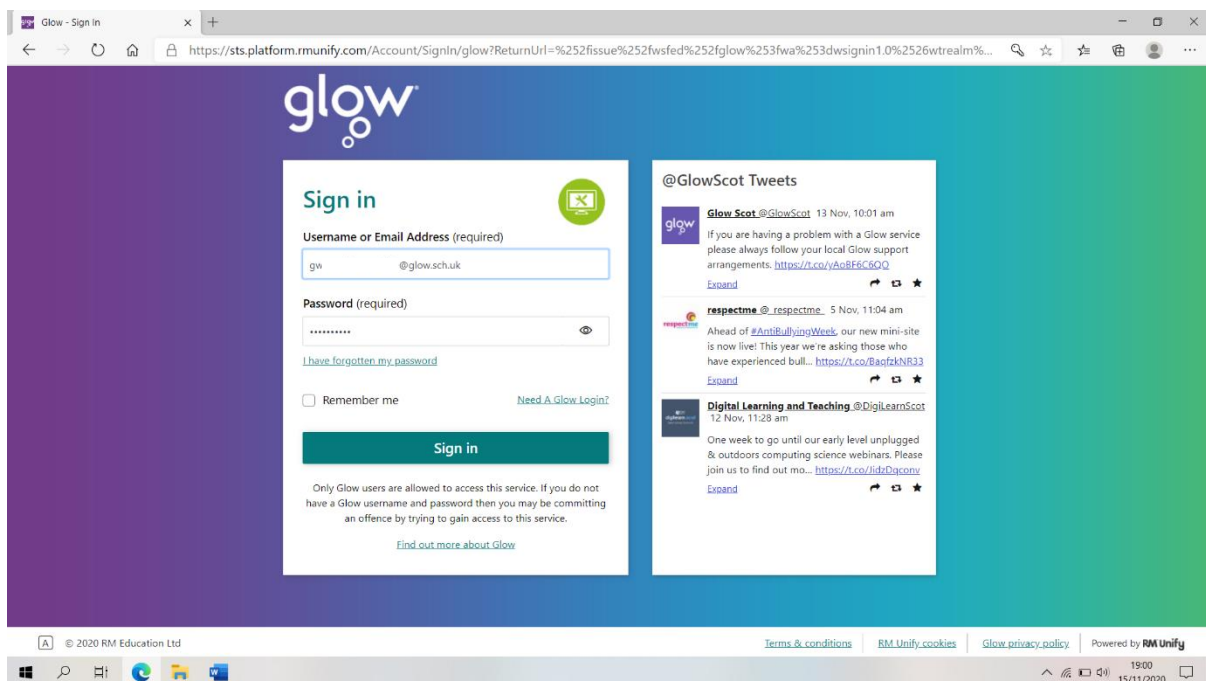

Accessing Glow Email

1. Access the Glow sign-in page on your internet browser.

2. Type in your Glow email address and password and then click 'Sign-in'.

3. The Launch Pad will appear as shown.

4. Your email can be accessed by clicking on the 'Mail' tile.