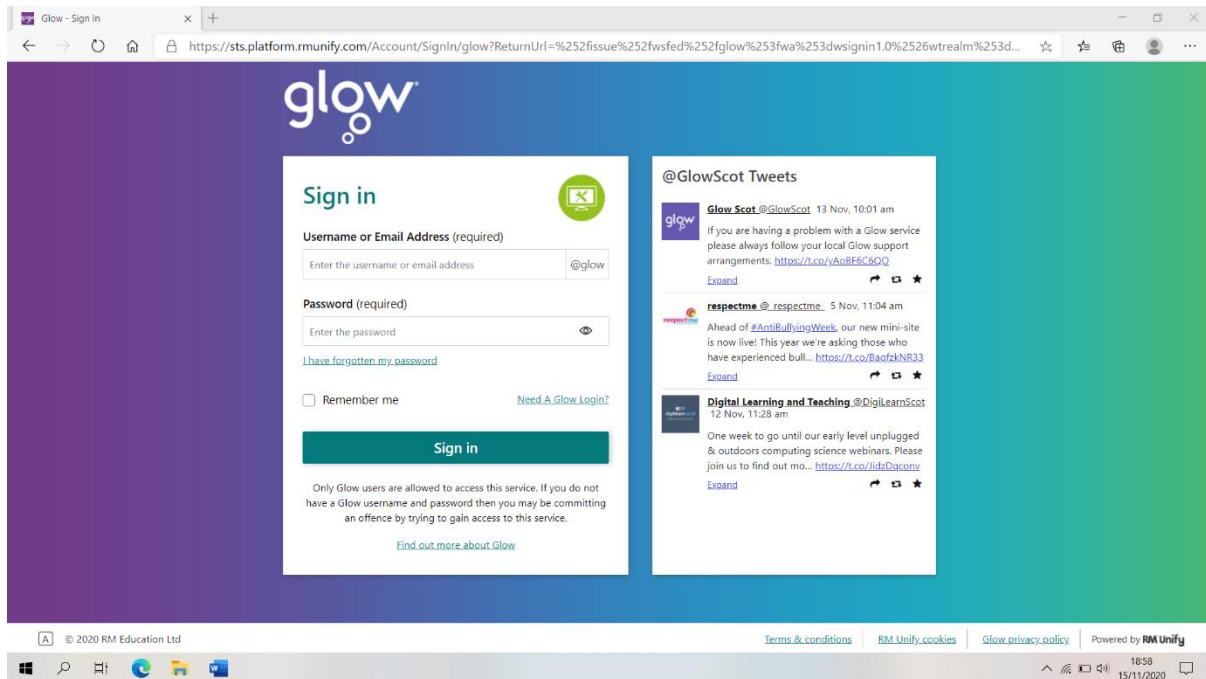

Accessing Glow Email

1. Access the Glow sign-in page on your internet browser.

2. Type in your Glow email address and password and then click 'Sign-in'.

3. The Launch Pad will appear as shown.

4. Your email can be accessed by clicking on the 'Mail' tile.